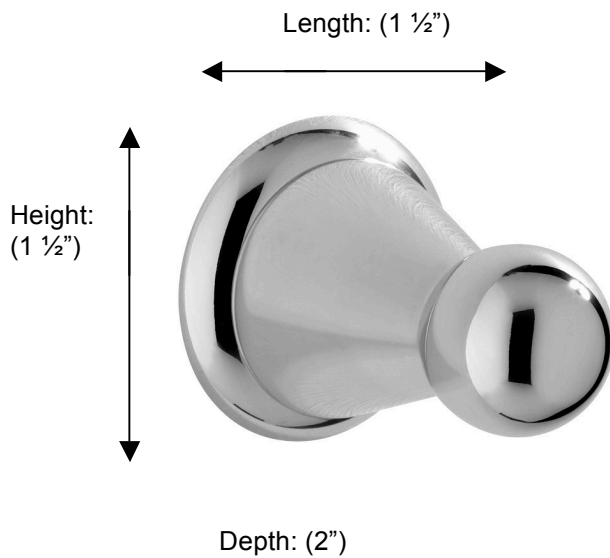

## 66811 Single Hook

**Description:**  
Single hook

**Finishes:**

-  CR – Chrome
-  PV – Polished Brass
-  UB – Unlacquered Brass
-  MB – Matte Black
-  NI – Polished Nickel
-  ES – Satin Nickel
-  GD – Gold

**Material:**  
Brass

**Backplate Diameter:** (1 1/2")

**Method of Fixing:**  
Direct to wall

**Country of Origin:**

Portugal

All Dimensions are approximate